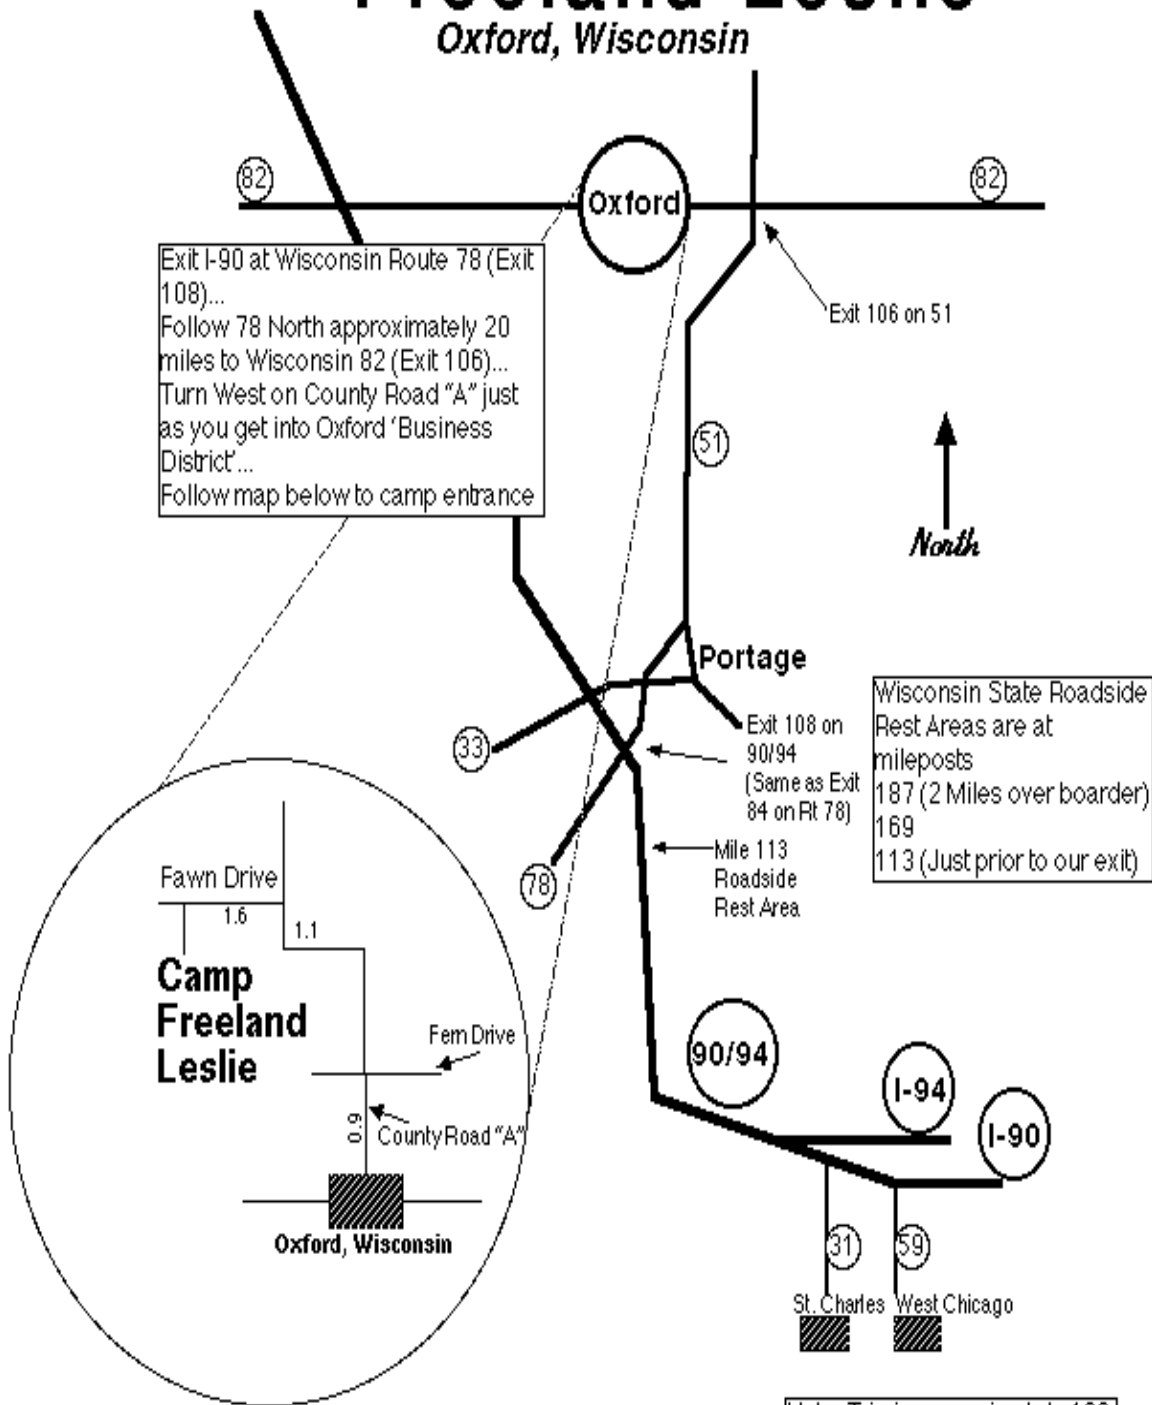

# How to Get to Camp Freeland Leslie

*Oxford, Wisconsin*

Note: Trip is approximately 190 miles from Wheaton...  
Allow 3 1/2 to 4 hours for drive